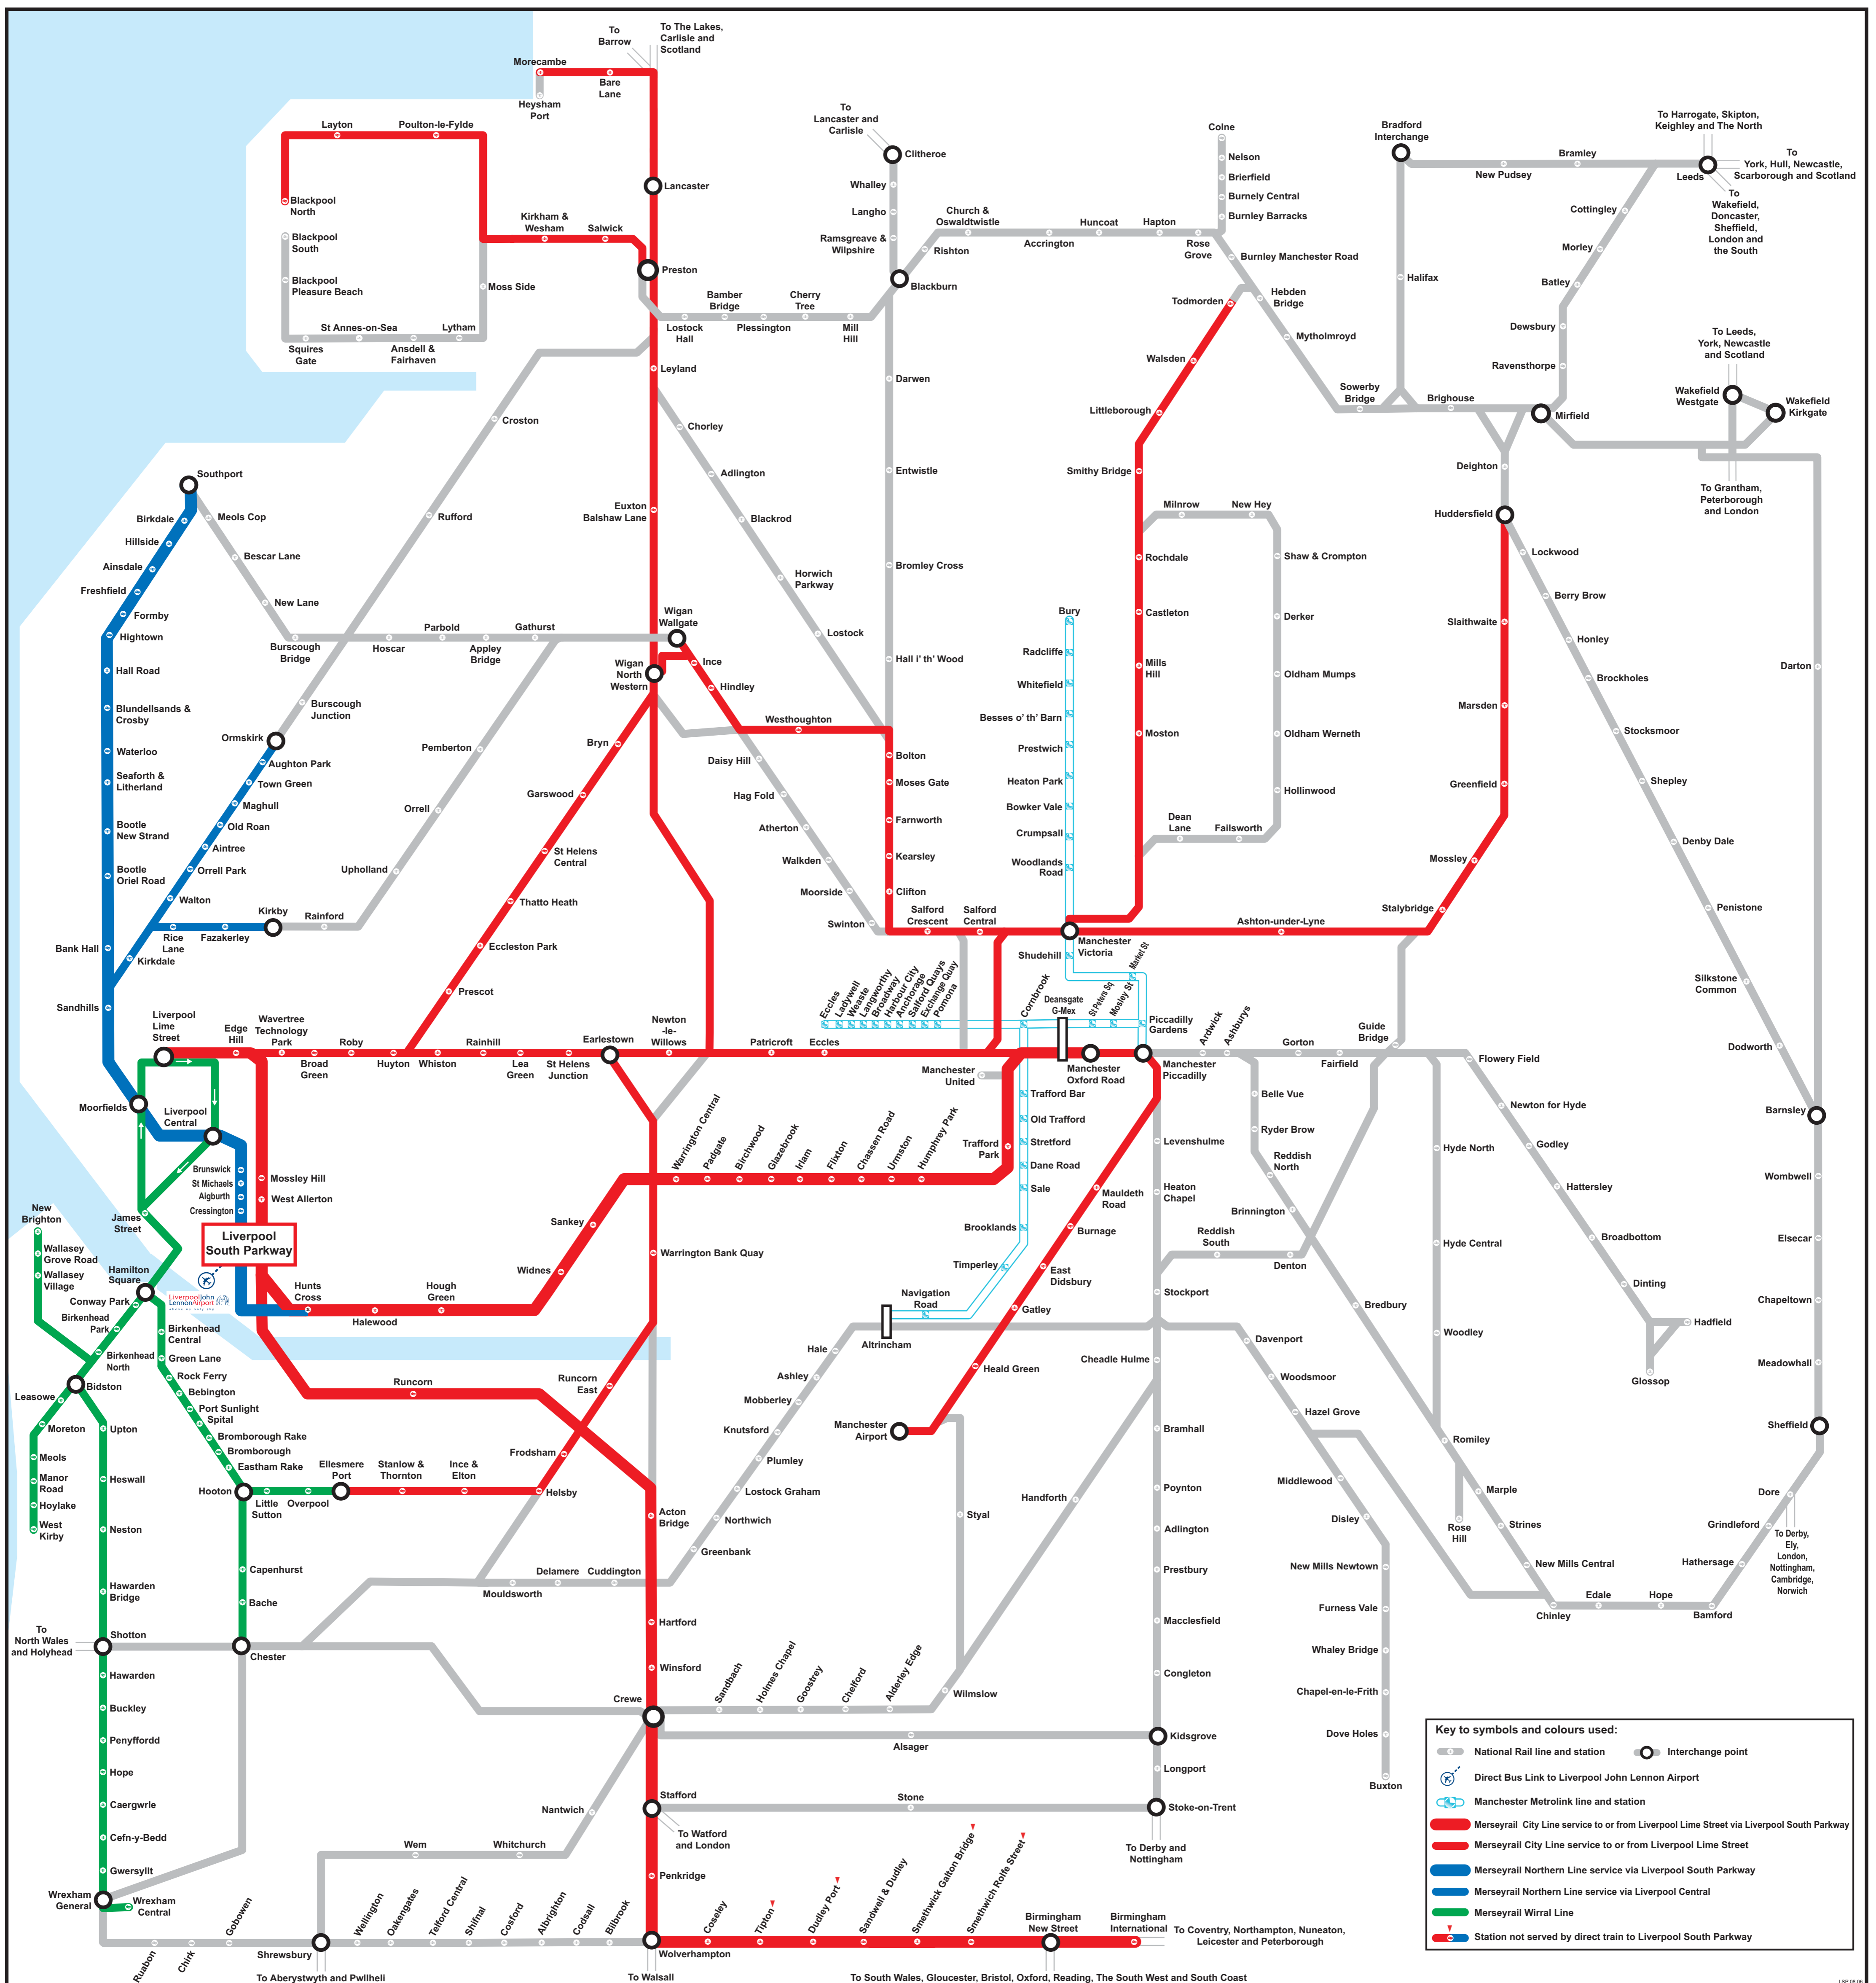

# Liverpool John Lennon Airport

above us only sky

## Liverpool John Lennon Airport by train

This map shows rail services to and from Liverpool South Parkway  
Travel by train to Liverpool South Parkway, then use the direct bus link

Through tickets to Liverpool John Lennon Airport are valid on rail and connecting ARRIVA and SUPERTRAVEL bus services. Ask for 'Liverpool John Lennon Airport' when booking your rail ticket.

For full details of connecting services to Liverpool South Parkway from your local station, call:

National Rail Enquiries **08457 48 49 50** 24 hours a day  
Local Call Rate